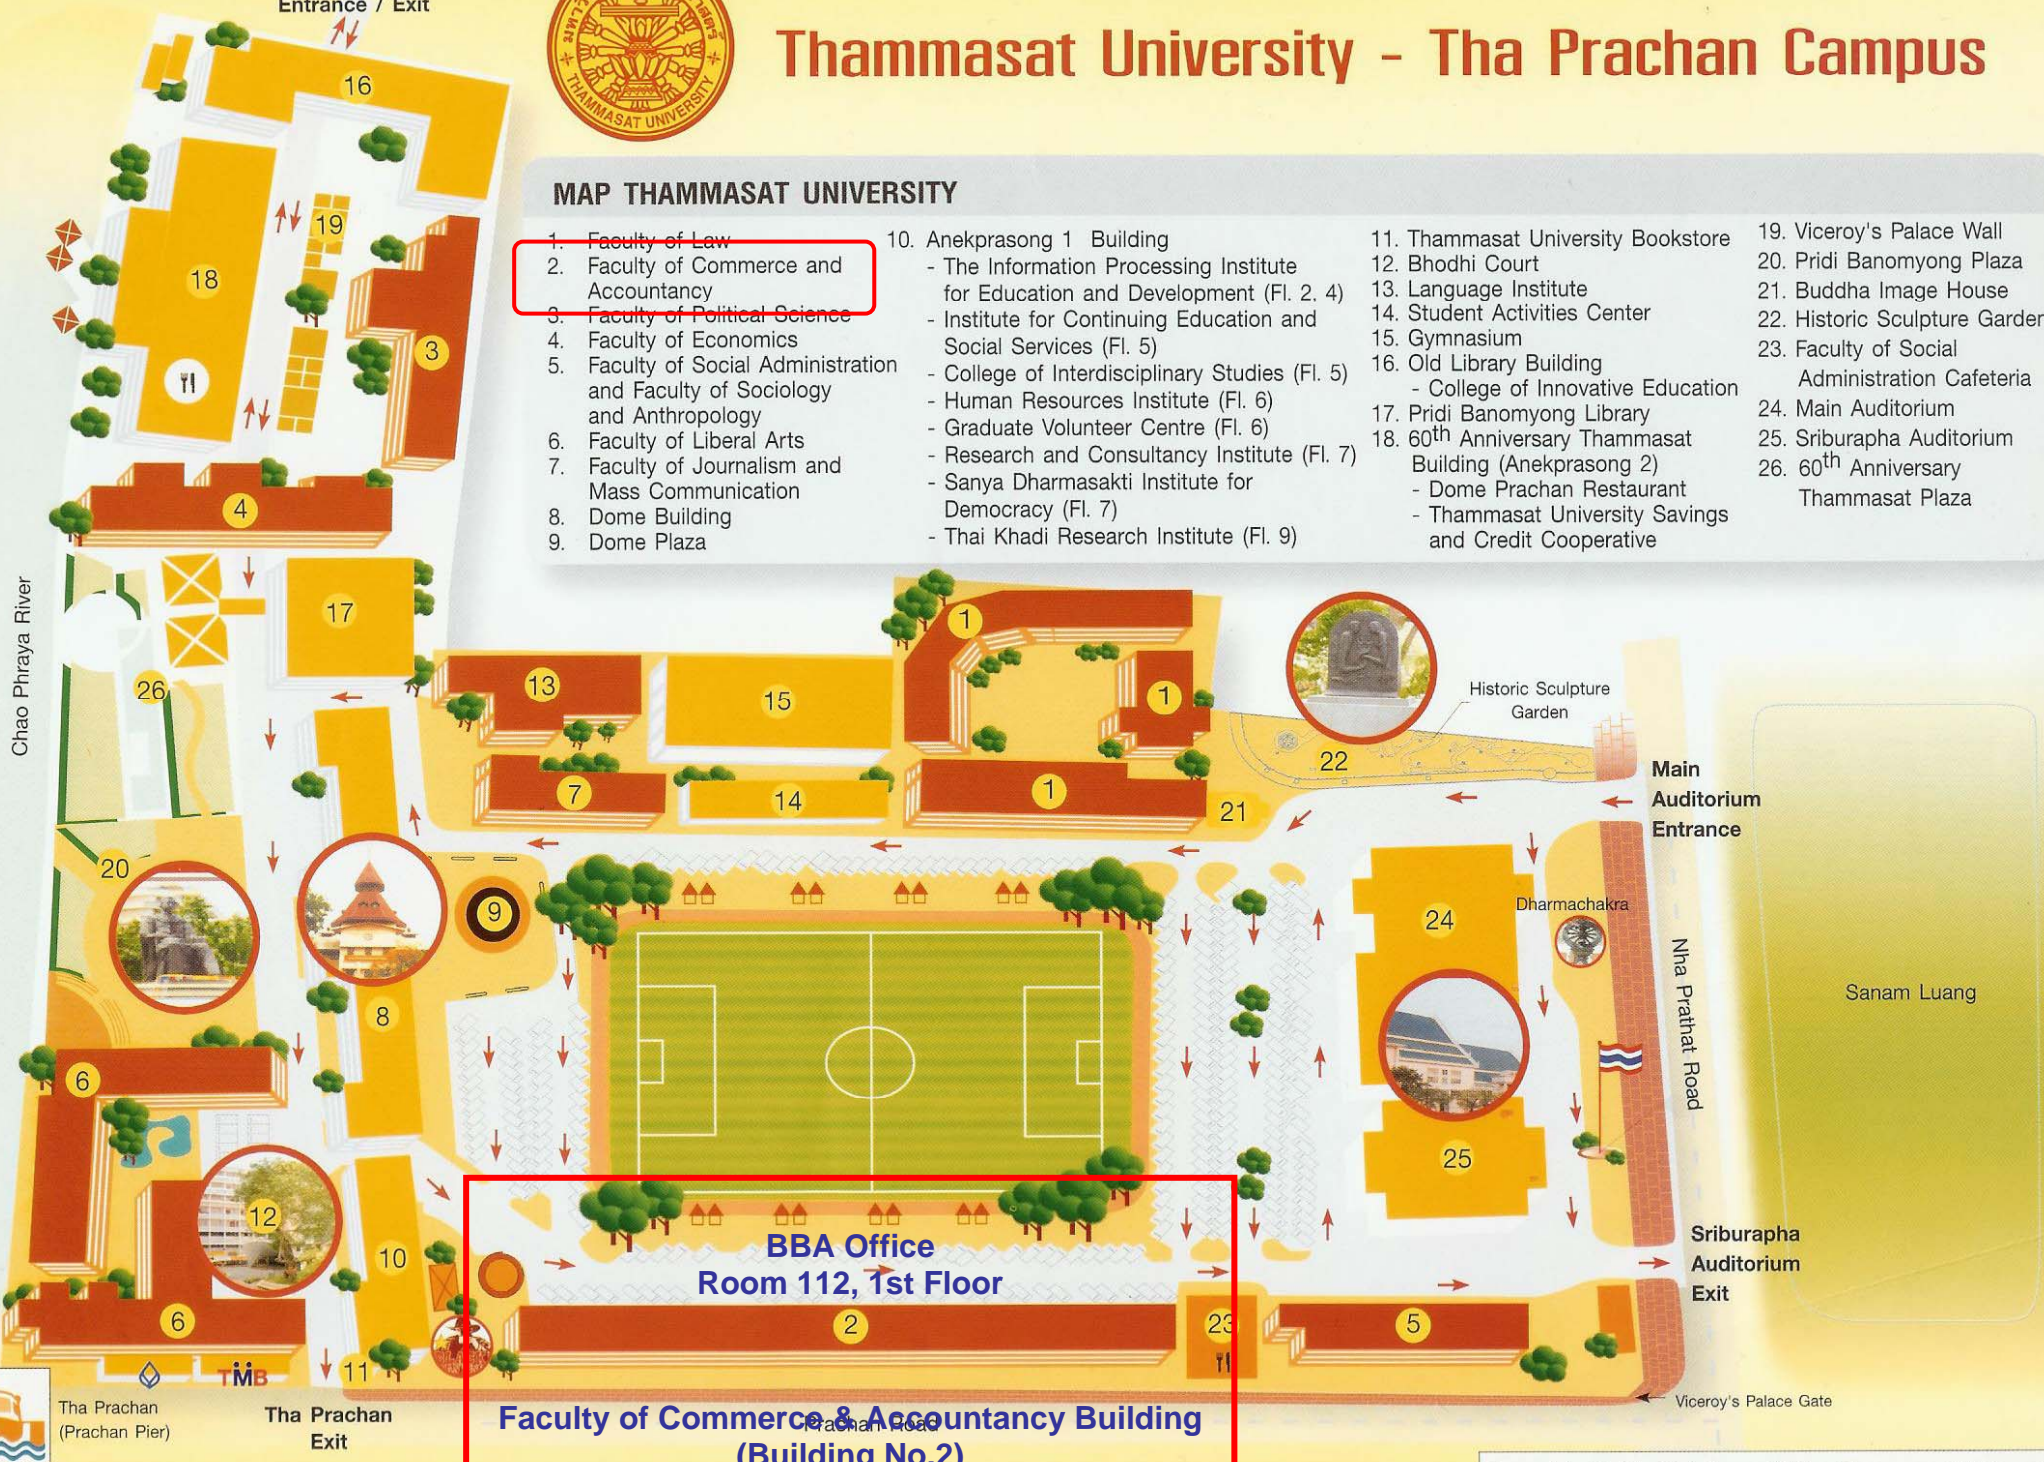

Pra Arthit Road
Pra Arthit Road
Entrance / Exit

Thammasat University - Tha Prachan Campus

MAP THAMMASAT UNIVERSITY

- | | | | |
|---|---|---|--|
| 1. Faculty of Law | 10. Anekprasong 1 Building | 11. Thammasat University Bookstore | 19. Viceroy's Palace Wall |
| 2. Faculty of Commerce and Accountancy | - The Information Processing Institute for Education and Development (Fl. 2, 4) | 12. Bhodhi Court | 20. Pridi Banomyong Plaza |
| 3. Faculty of Political Science | - Institute for Continuing Education and Social Services (Fl. 5) | 13. Language Institute | 21. Buddha Image House |
| 4. Faculty of Economics | - College of Interdisciplinary Studies (Fl. 5) | 14. Student Activities Center | 22. Historic Sculpture Garden |
| 5. Faculty of Social Administration and Faculty of Sociology and Anthropology | - Human Resources Institute (Fl. 6) | 15. Gymnasium | 23. Faculty of Social Administration Cafeteria |
| 6. Faculty of Liberal Arts | - Graduate Volunteer Centre (Fl. 6) | 16. Old Library Building | 24. Main Auditorium |
| 7. Faculty of Journalism and Mass Communication | - Research and Consultancy Institute (Fl. 7) | - College of Innovative Education | 25. Sriburapha Auditorium |
| 8. Dome Building | - Sanya Dharmasakti Institute for Democracy (Fl. 7) | 17. Pridi Banomyong Library | 26. 60 th Anniversary Thammasat Plaza |
| 9. Dome Plaza | - Thai Khadi Research Institute (Fl. 9) | 18. 60 th Anniversary Thammasat Building (Anekprasong 2) | |
| | | - Dome Prachan Restaurant | |
| | | - Thammasat University Savings and Credit Cooperative | |

**BBA Office
Room 112, 1st Floor**

**Faculty of Commerce & Accountancy Building
(Building No.2)**

Tha Prachan (Prachan Pier)
Tha Prachan Exit